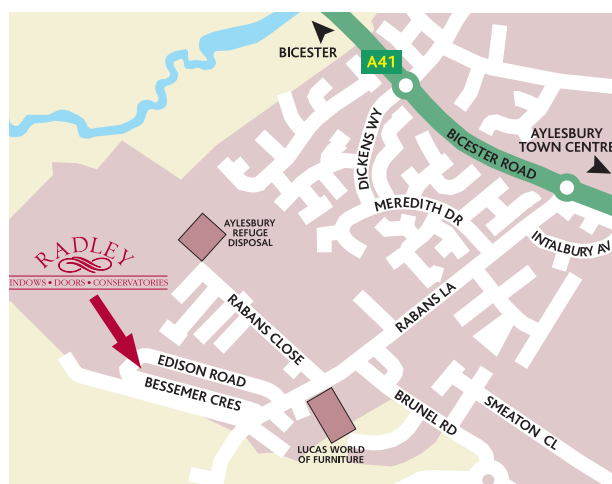

WINDOWS • DOORS • CONSERVATORIES

AVAILABLE IN 1500 COLOURS

01296 331818

59 Edison Road, Aylesbury,
Buckinghamshire. HP19 8TE.

www.radleyaylesbury.co.uk

SHOWROOM OPEN 7 DAYS A WEEK